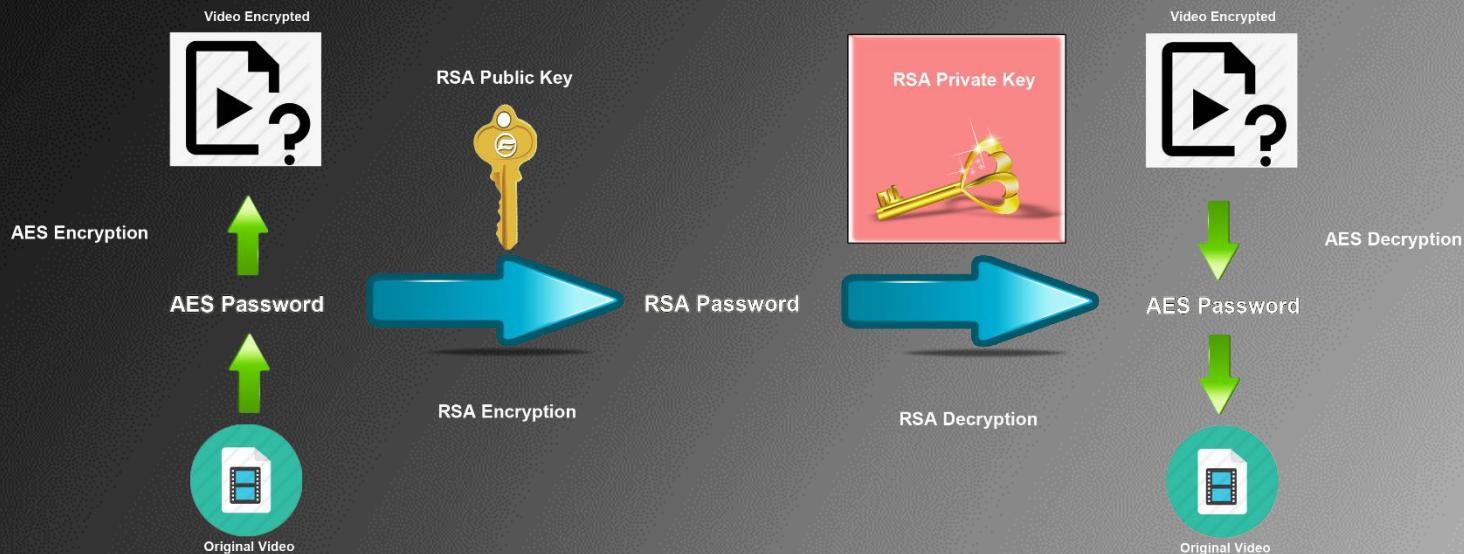

1. No LCD

Having No LCD screen means better data security, if the camera is lost nobody can view footage on it unless they have the password with the cam manager.

2. Front Big Button

With a large front Red Ring LED recording button making it more noticeable and easier to start recording.

4. 110-120 Gram Lightweight

With size 80*56*25mm, weight 120 gram, S Eye is smart and lightweight. Easy for long time wearing during law enforcement.

5. Good Video Performance

With 4MP 1/2.9 inch sensor, 6 glasses lens, excellent image SoC, S Eye's video quality is better than most of the competitors.

6. RSA2048 Encryption

Videos will be double encrypted with AES256 and RSA2048. Offender will not be able to access to videos even though they break the camera. Only users with RSA Private Key can open videos. It is Shellfilm's unique feature in the market.

7. Accurate GPS Playback

Built –in strong GPS module, S Eye receive GPS signal in less than 1 minute. You can playback video with GPS track on MapVideo Player.

8. Play videos on Phone with Wifi

You can view videos by Wifi on your Phone. Supporting live streaming video (RTSP/HFS/P2P) in LAN.