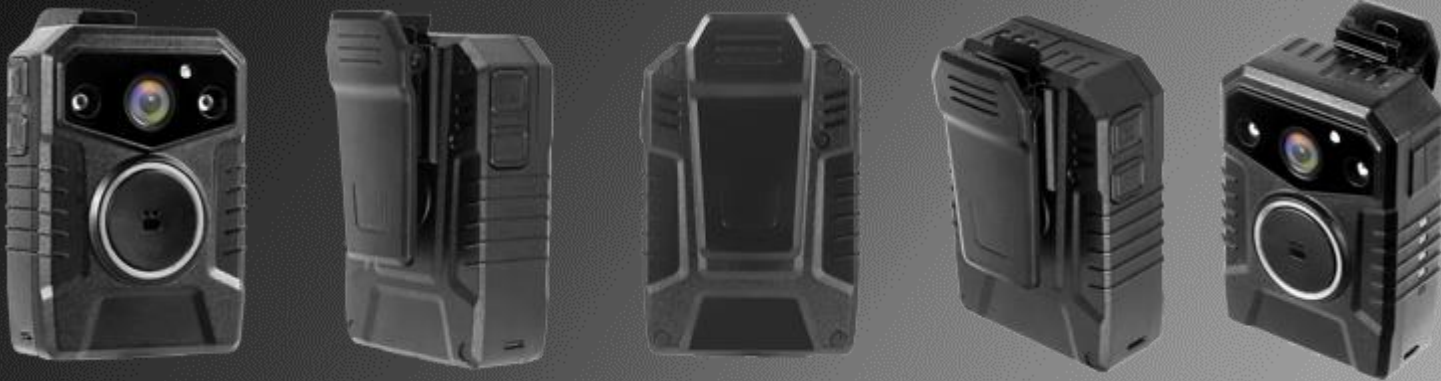

S EYE BODY CAMERA

- No LCD
- Front Big REC Button
- 9-14 Hours Recording Time
- 110-120 Gram Lightweight
- Good Video Performance
- AES256&RSA2048 Encryption
- Accurate GPS Playback
- WIFI: Support AP and STA Mode, HFS and P2P

1. No LCD

Having No LCD screen means better data security, if the camera is lost nobody can view footage on it unless they have the password with the cam manager.

2. Front Big Button

With a large front Red Ring LED recording button making it more noticeable and easier to start recording.

3. 9-14 Hours Recording Time

S Eye can record 9-14 hours under different resolutions from 1296P to 480P. It would be enough for police officer's daily usage. With 4 battery indicators, you can clearly know the remaining battery.

4. 110-120 Gram Lightweight

With size 80*56*25mm, weight 120 gram, S Eye is smart and lightweight. Easy for long time wearing during law enforcement.

5. Good Video Performance

With 4MP 1/2.9 inch sensor, 6 glasses lens, excellent image SoC, S Eye's video quality is better than most of the competitors.