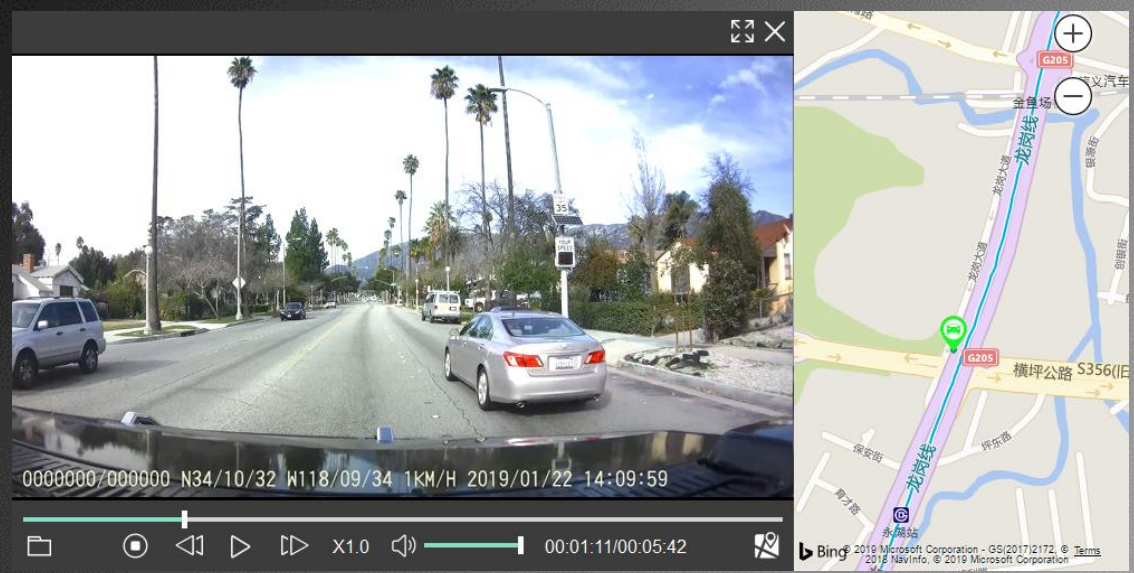

7. Accurate GPS Playback

Built –in strong GPS module, S Eye receive GPS signal in less than 1 minute. You can playback video with GPS track on MapVideo Player.